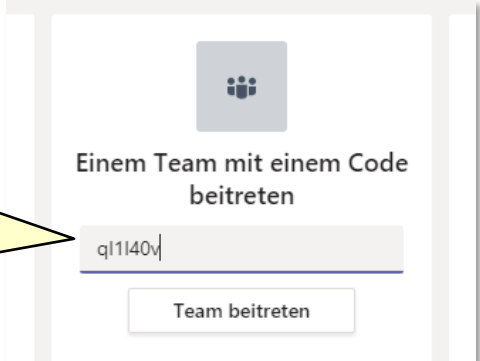

Code hier einfügen.
Paste code here